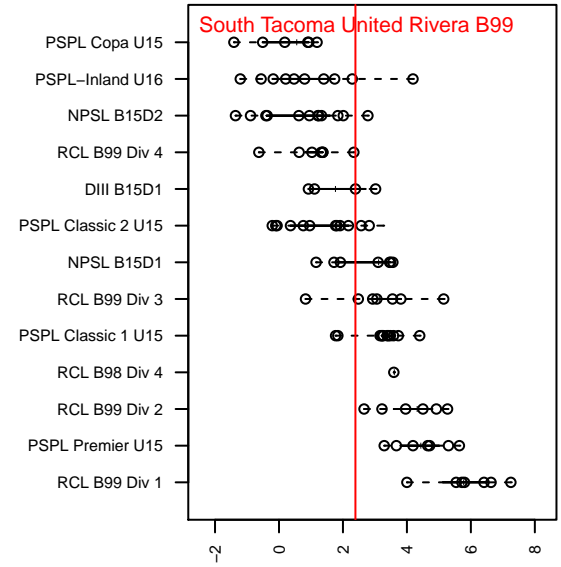

South Tacoma United Rivera B99

South Tacoma United FC

Tacoma, WA

B99 total strength=1278

attack=7.95 defense=3.45

fall league = DIII B15D1

notes= TU Santos; Rivera 2013, 2014

alt names used:

STU BU15 RIVERA

STU BU15 RIVERA

Tacoma United Santos

Venues played:

2014 Starfire Spring Classic BU15

2014 DIII B15D1

**attack and defense variance (black dot)
relative to other teams
and top 10 in region**

**attack and defense rating
relative to others at age
and all opponents in last 13 months**

Performance relative to 13 month average

Performance relative to 13 month average

date	home		away		venue	pred.home	pred.away
2014-11-23	South Tacoma United Lisboa B99	2	South Tacoma United Rivera B99	4	2014 DIII B15D1	1.32	3.21
2014-11-16	South Tacoma United Rivera B99	5	FME Force B99	1	2014 DIII B15D1	4.10	1.47
2014-11-09	South Tacoma United Nunez B99	2	South Tacoma United Rivera B99	2	2014 DIII B15D1	2.98	1.93
2014-11-02	FME Force B99	1	South Tacoma United Rivera B99	5	2014 DIII B15D1	1.47	4.10
2014-10-26	South Tacoma United Rivera B99	0	South Tacoma United Nunez B99	1	2014 DIII B15D1	1.93	2.98
2014-10-19	South Tacoma United Rivera B99	3	South Tacoma United Lisboa B99	3	2014 DIII B15D1	3.21	1.32
2014-10-12	FME Force B99	1	South Tacoma United Rivera B99	5	2014 DIII B15D1	1.47	4.10
2014-10-05	South Tacoma United Rivera B99	3	South Tacoma United Nunez B99	6	2014 DIII B15D1	1.93	2.98
2014-06-15	Lake Hills Synergy B99	4	South Tacoma United Rivera B99	1	2014 Starfire Spring Classic BU15	3.20	1.50
2014-06-14	Chilliwack FC Selects 2000B	1	South Tacoma United Rivera B99	1	2014 Starfire Spring Classic BU15	1.49	1.71
2014-06-14	South Tacoma United Rivera B99	0	Pumas 00 UNAM Seattle B99	1	2014 Starfire Spring Classic BU15	1.26	2.30